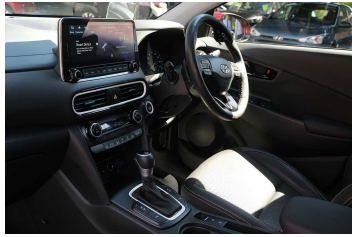

johnsons

2021 (70) Hyundai Kona SUV 1.6GDi (141ps) Premium SE

was £23,250 **£22,450**

OVERVIEW

Mileage	3,308 miles
Fuel Type	Petrol / Electric
Engine Size	1.6 l
Bodystyle	Hatchback
Transmission	Automatic
Exterior Colour	Pulse Red
Previous Owners	N/A
Registration	FH70OMY